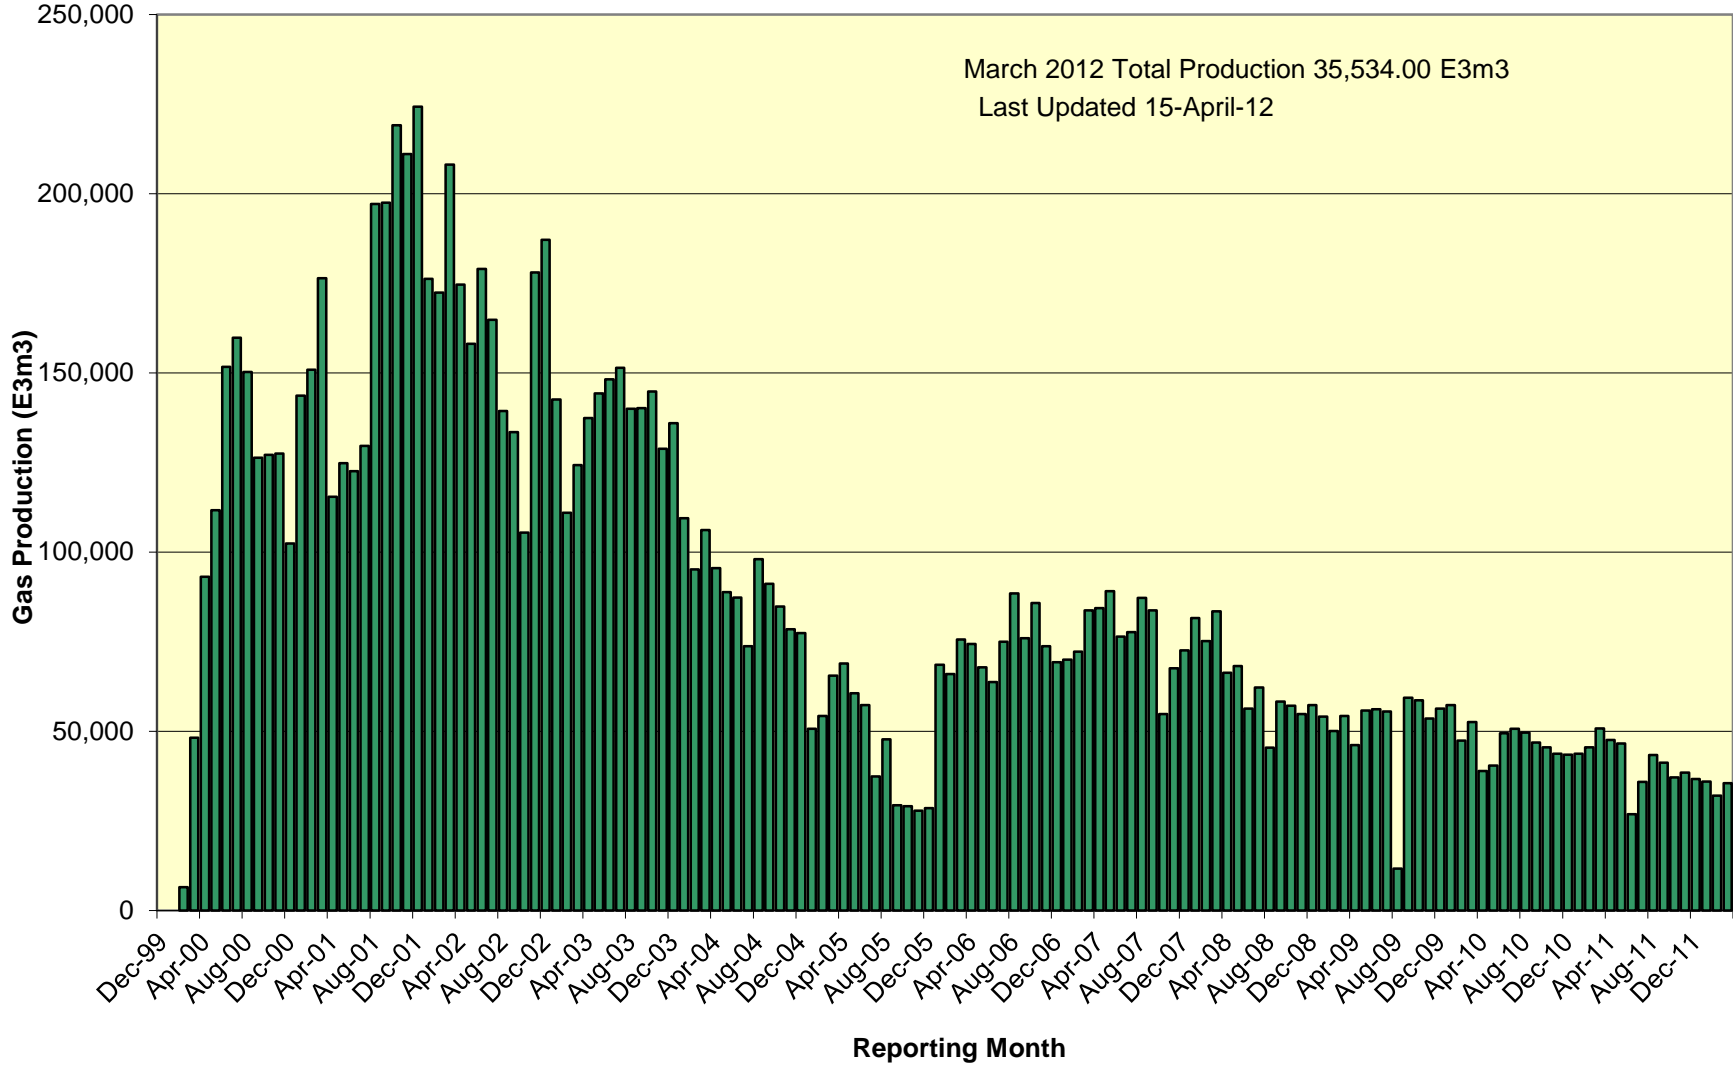

SOEP Total Monthly Gas Production

SOEP Thebaud Field Monthly Gas Production

SOEP Venture Field Monthly Gas Production

SOEP North Triumph Field Monthly Gas Production

SOEP Alma Field Monthly Gas Production

SOEP South Venture Field Monthly Gas Production