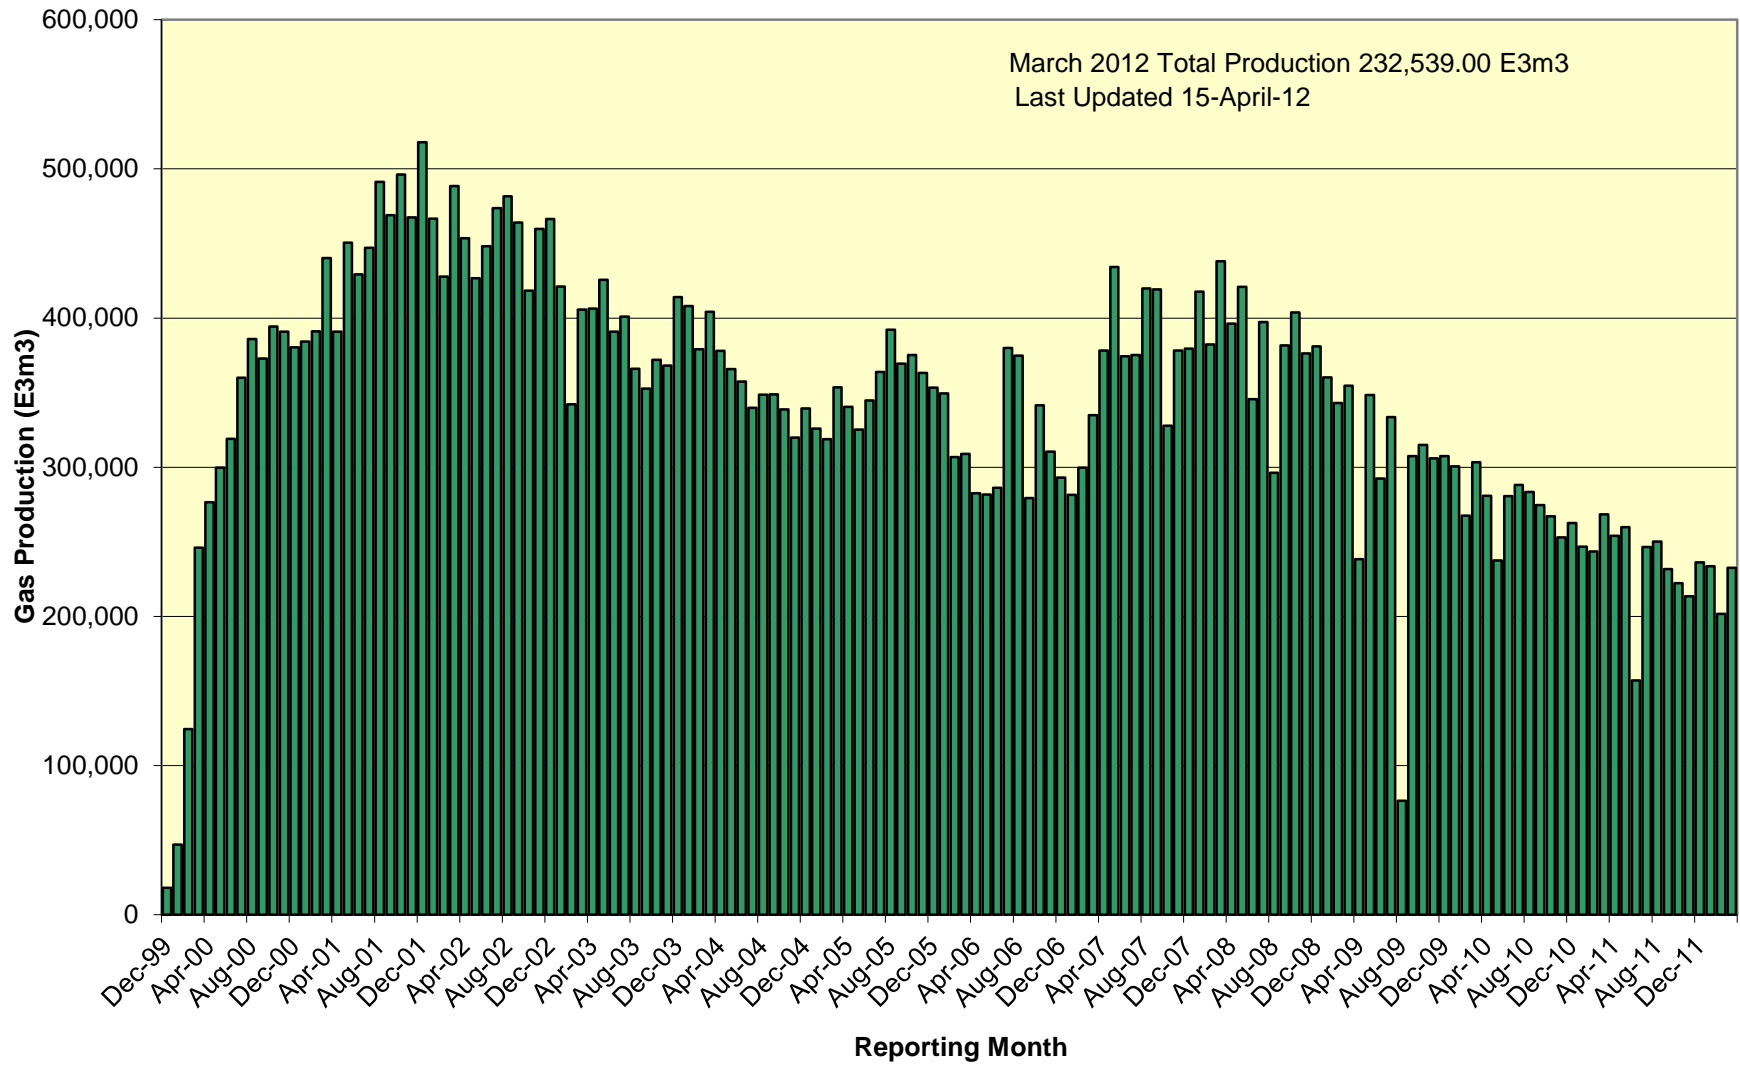

SOEP Total Monthly Gas Production

SOEP Thebaud Field Monthly Gas Production

SOEP Venture Field Monthly Gas Production

SOEP North Triumph Field Monthly Gas Production

SOEP Alma Field Monthly Gas Production

SOEP South Venture Field Monthly Gas Production