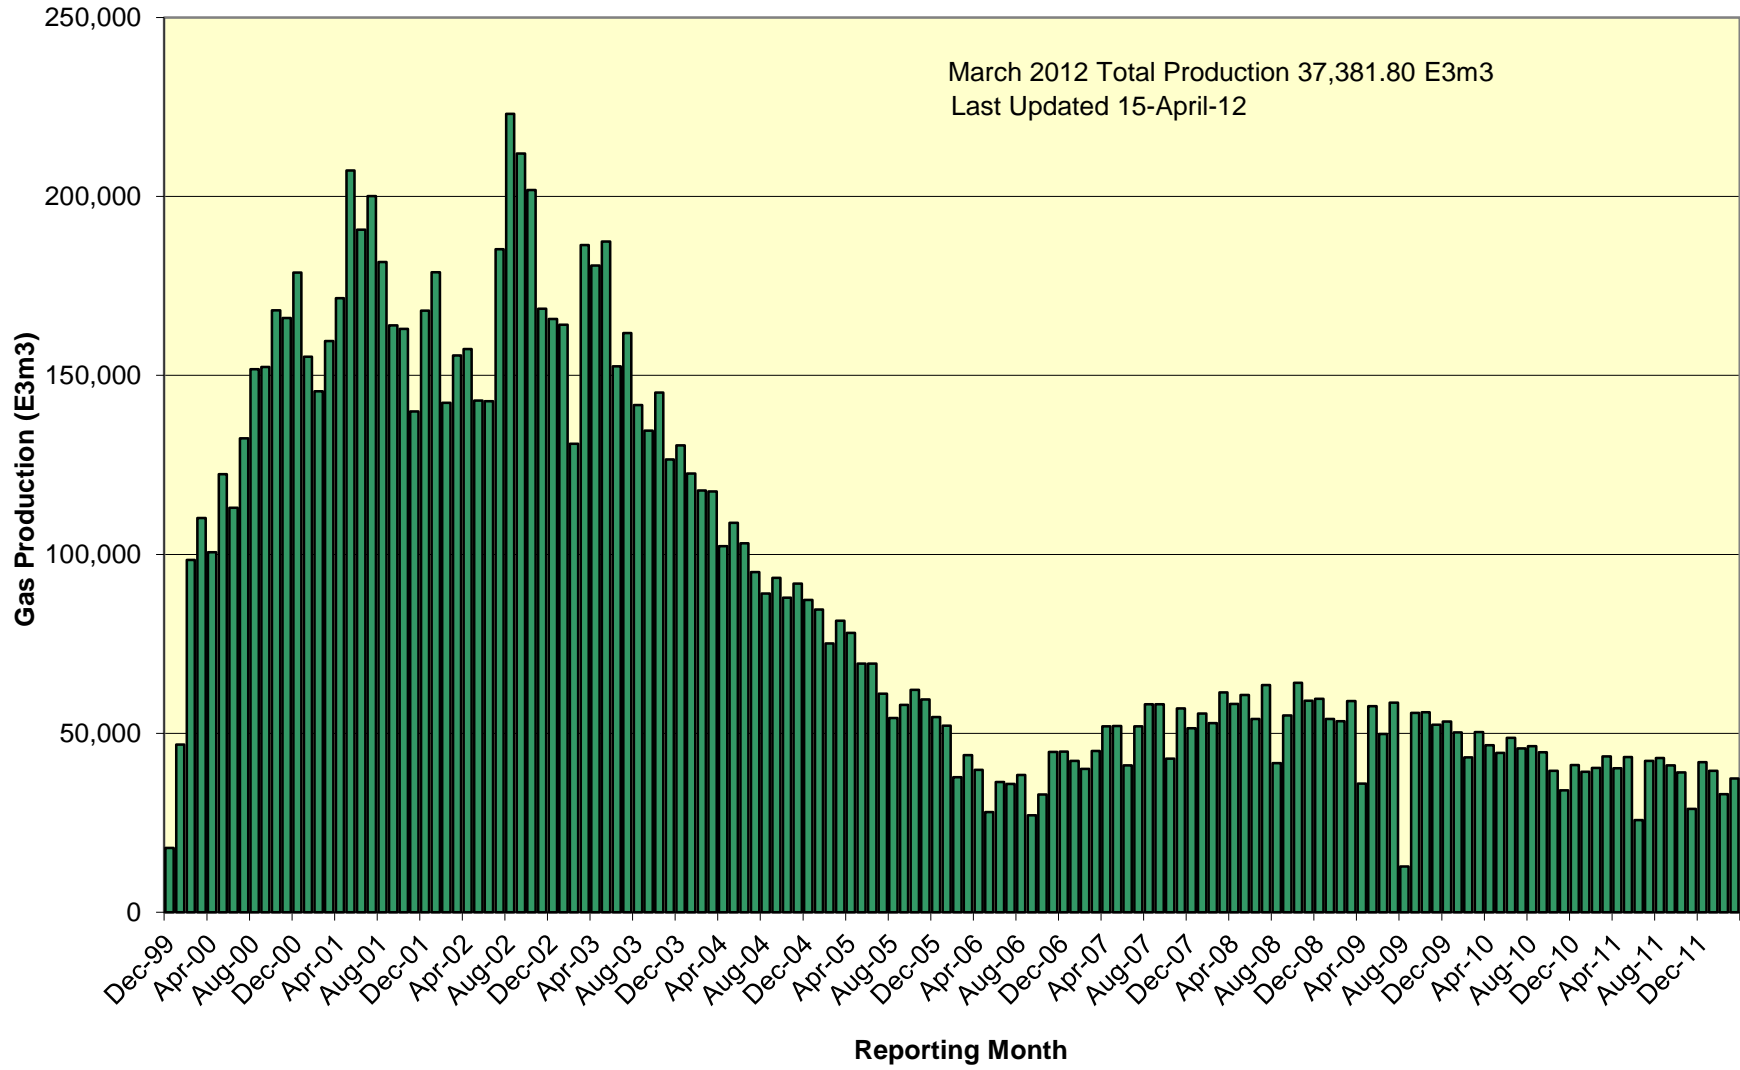

SOEP Total Monthly Gas Production

SOEP Thebaud Field Monthly Gas Production

SOEP Venture Field Monthly Gas Production

SOEP North Triumph Field Monthly Gas Production

SOEP Alma Field Monthly Gas Production

SOEP South Venture Field Monthly Gas Production