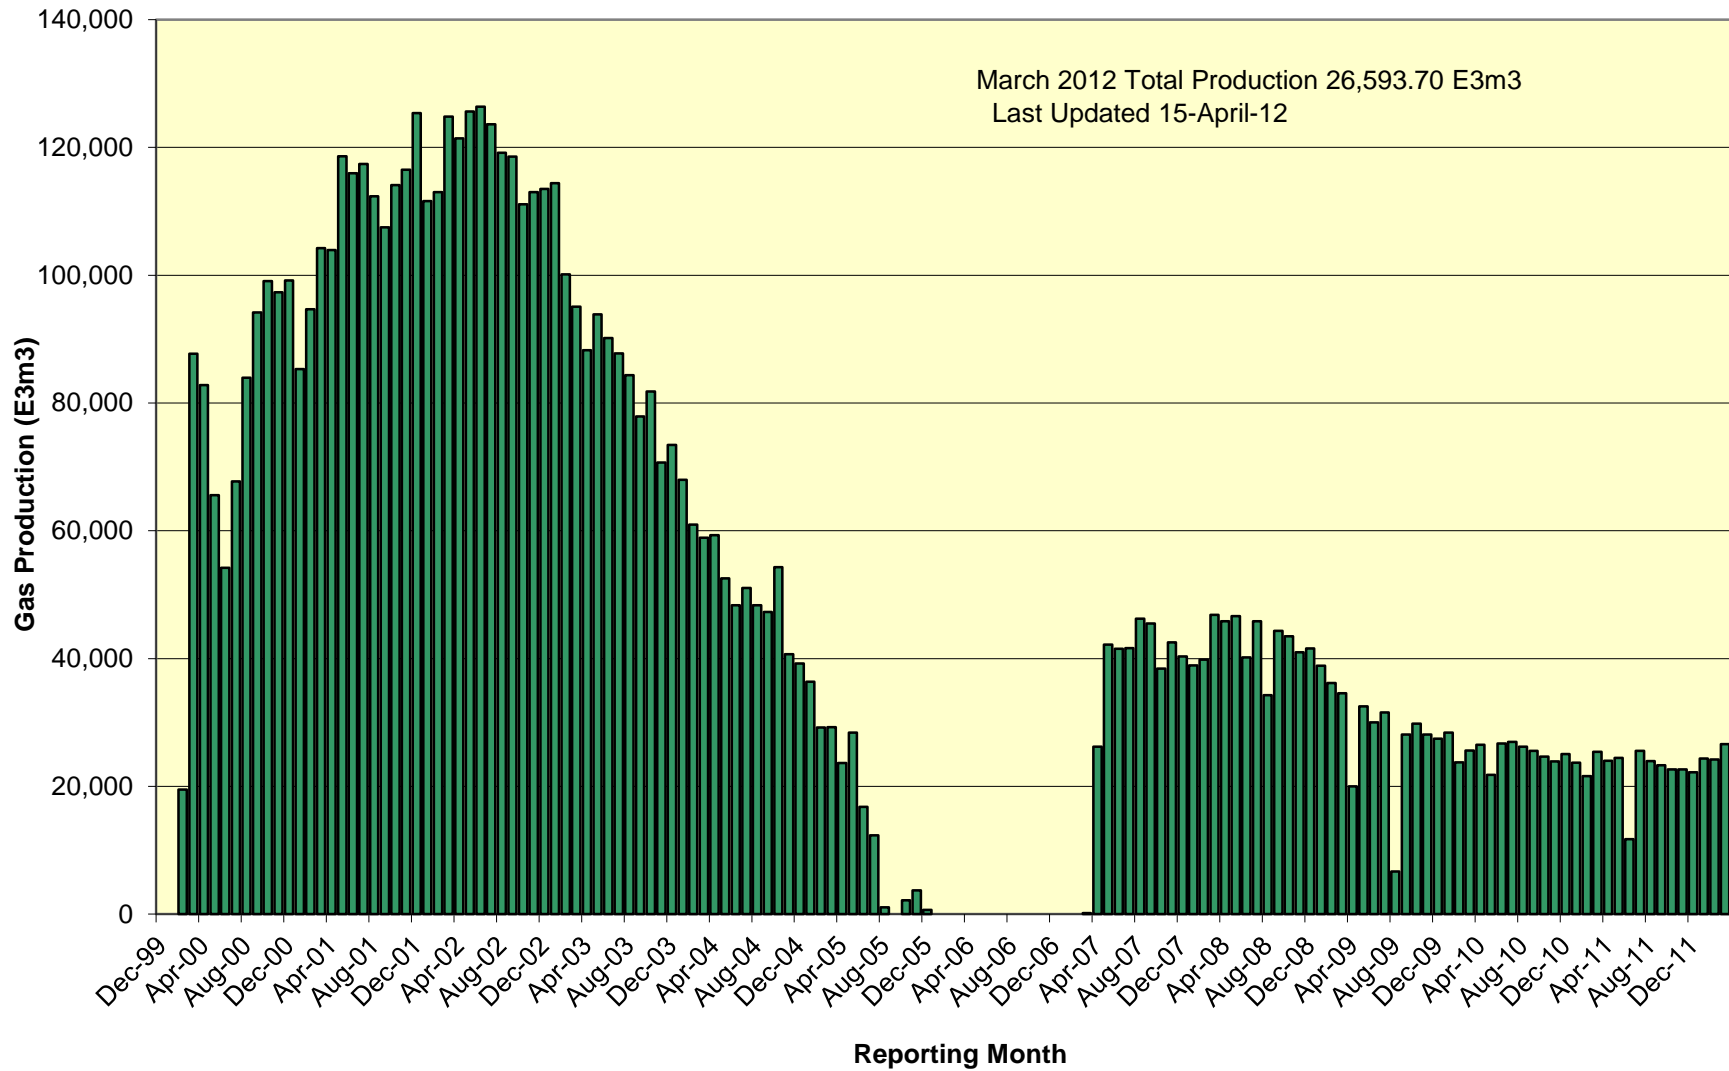

SOEP Total Monthly Gas Production

SOEP Thebaud Field Monthly Gas Production

SOEP Venture Field Monthly Gas Production

SOEP North Triumph Field Monthly Gas Production

SOEP Alma Field Monthly Gas Production

SOEP South Venture Field Monthly Gas Production