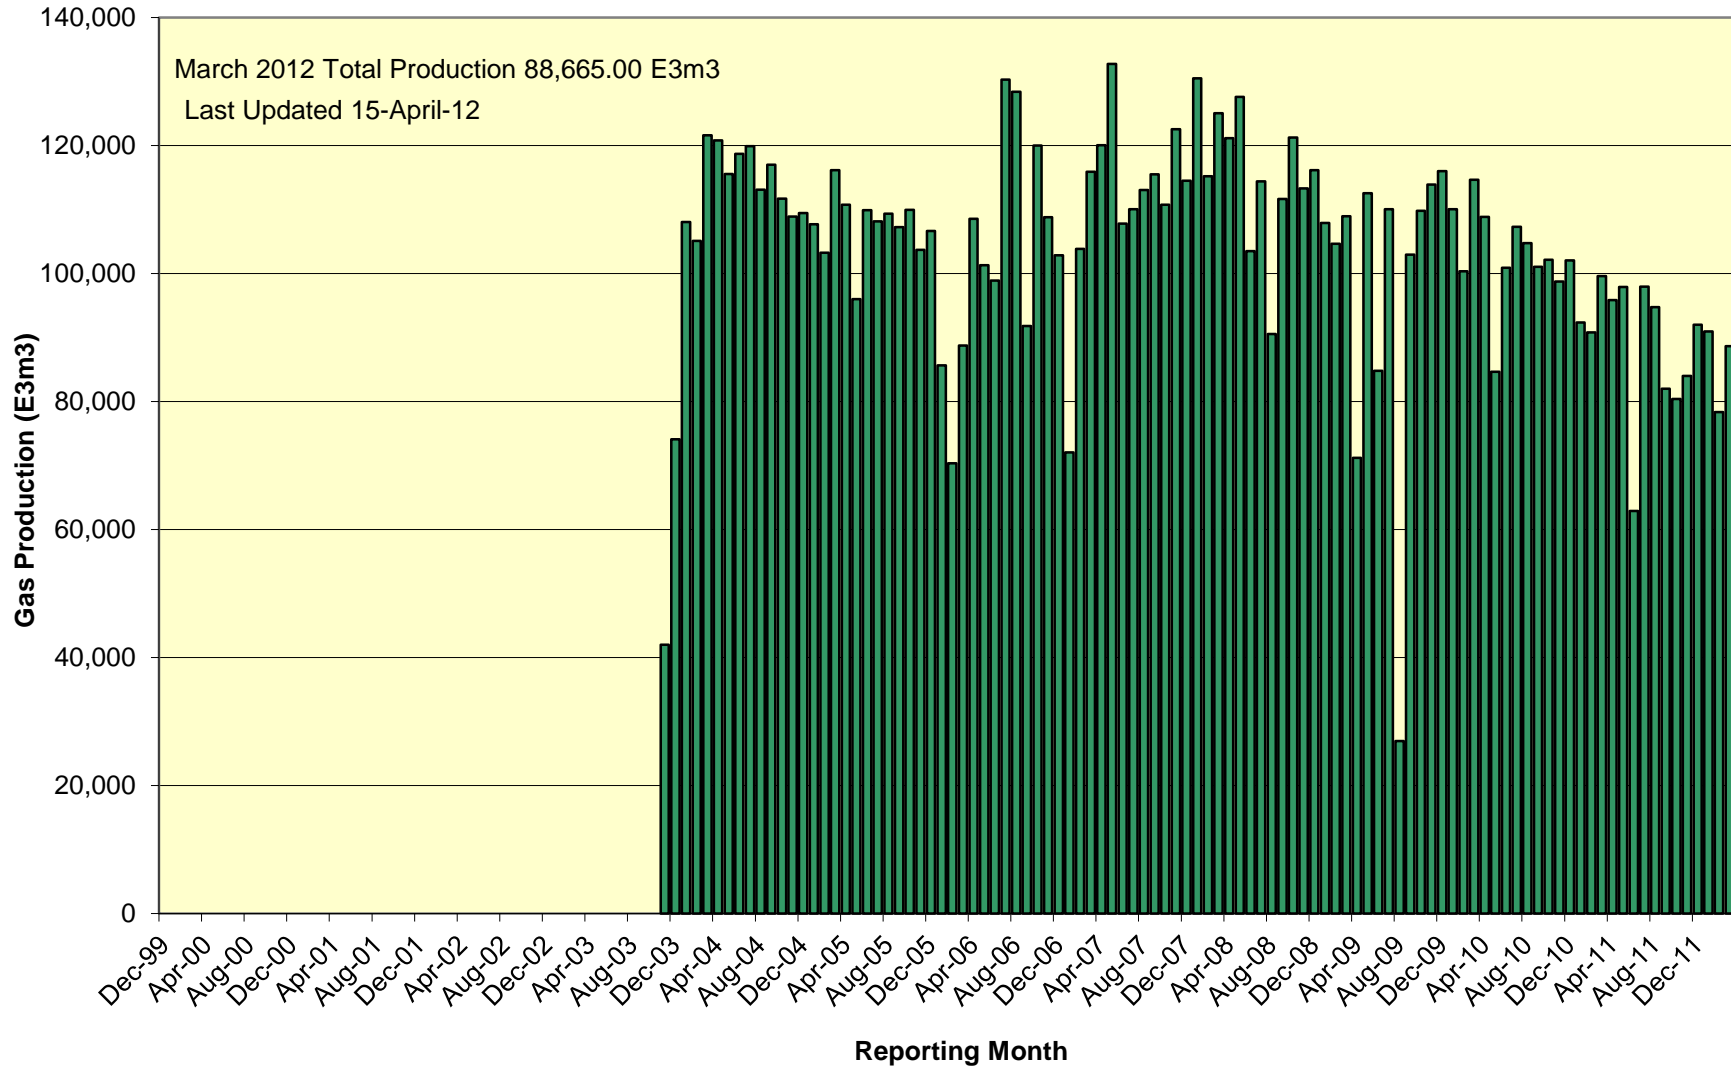

SOEP Total Monthly Gas Production

SOEP Thebaud Field Monthly Gas Production

SOEP Venture Field Monthly Gas Production

SOEP North Triumph Field Monthly Gas Production

SOEP Alma Field Monthly Gas Production

SOEP South Venture Field Monthly Gas Production